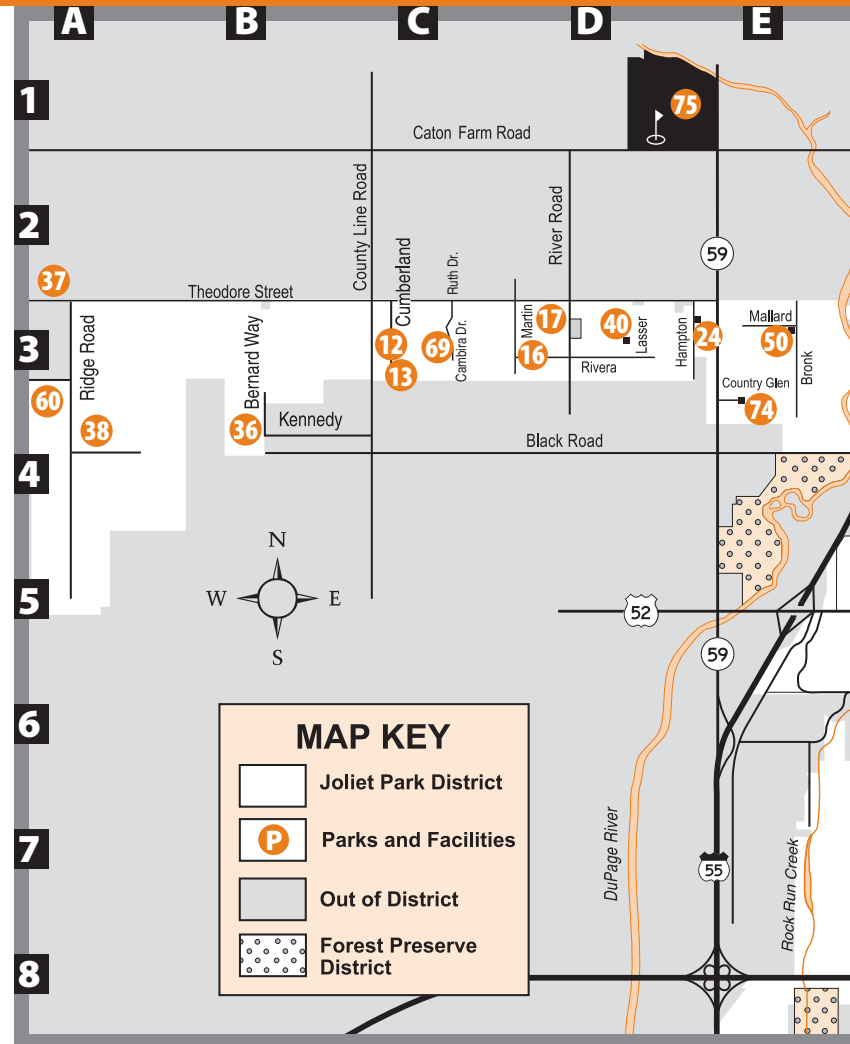

21. Garnsey Park 3-J
  Curtis & Wilcox, *Ball fields, tennis, play equipment*
22. Gottschlag Park 5-K
  Maple & Route 30, *Play equipment*
23. Gutierrez Park 5-K
  Garnsey Ave. & Dover St., *Open play area*
24. Hampton Glen 3-E
  Hampton Glen Dr., *Open play area, play equipment, shelter, biking trail*
25. Harlow Lockwood Softball Fields/ Inwood Sports Complex 5-G
  Jefferson St. (3000 Block)
  Ball fields, soccer, play equipment, concessions, comfort station
26. Hartman Recreation Center 4-K
  511 N. Collins St.
  Recreation center, basketball, play equipment, meeting/banquets, concessions, comfort station, fitness station, splash grounds
27. Heggie Field 3-K
  Collins & Williamson
  Soccer, basketball, open play area, play equipment, shelter, picnic area, biking trail, comfort station
28. Higinbotham Woods 5-N
  Francis & Gougar
  Natural area, biking trail
29. Highland Park 4-M
  Highland Park Drive
  Ball field, open play area, frisbee, disc golf
30. Inwood Golf Course 5-F
  Jefferson St. (3000 Block)
  Golf, concessions, comfort station, gift shop
31. Inwood Park 5-F
  Jefferson St. (3000 Block)
  Tennis, shelter, open play area, play equipment, picnic area, natural arena, biking area, comfort station, horseshoes, bocce ball, fitness trail
32. Jennifer Ann Voots Playground .. 3-H
  Ingalls & Lilac, *Open play area, play equipment*
33. Joliet Memorial Stadium 5-G
  Jefferson St. (3000 Block)
  Concessions, comfort station, skate park
34. Joliet Regional Airport 5-F
  Houbolt & Jefferson
  Meetings, comfort station
35. John Leach Park 5-G
  301 Infantry Dr.
  Open play area, play equipment, shelter, picnic area
36. Kearney Glen 3-B
  Kennedy Dr. & Bernard Way
  Open play area, play equipment
37. Kolar Park 2-A
  Kolar & Sable Ridge
  Open play area
38. Lakewood Prairie 4-A
  Jewel Flower & Angelica Circle
  Picnic area, play equipment
39. Legion Park 3-J
  Hickory & Granite, *Open play area, play equipment, biking trail*

40. Liberty Park 3-D
  1400-02 Lasser Dr., Plainfield
  Open play area, play equipment, shelter, picnic area
41. Longleat Park 3-F
  Addleman & Simpson, *Play equipment*
42. Manningdale Playground 7-K
  Mills & Chippewa, *Play equipment*
43. Marquette Gardens 5-H
  Woodlawn & Stratford
  Open play area, play equipment, shelter, picnic area
44. Multi-Purpose Center 5-G
  Jefferson St. (3000 Block)
  Recreation center, basketball, meeting/banquets, comfort station
45. Northfield Park 4-G
  Whiteside Dr., *Open play area*
46. Nowell Park 7-J
  5 Mills Rd., *Ball fields, tennis, play equipment, open play area, play equipment, shelters, picnic area, splash grounds, comfort station, basketball courts, tot playground*
47. Oak Valley Park 8-J
  Zarley & Walden, *Open play area, play equipment*
48. Osgood Park 5-J
  Osgood & Eastern, *Play equipment*

49. Parkwood 4-L
  Parkwood & Rt. 6, *Play equipment*
50. Pheasant Landing 3-E
  Bronk & Mallard, *Play equipment, shelter*
51. Paul E. Briese Park 3-G
  Ingalls & Cedarwood
  Open play area, play equipment, shelter, picnic area, biking trail, comfort station
52. Pilcher Park 4-M
  Gougar & Route 30
  X-Country ski, biking trail
53. Pilcher Park Nature Center 4-M
  Gougar & Route 30
  Hiking trail, meeting/banquets, concessions, comfort station, gift shop
54. Preservation Park 4-I
  Wilcox & Taylor
  Open play area, play equipment, shelter, picnic area
55. Provena Saint Joseph Inwood Athletic Club/Administrative Offices 5-G
  Jefferson St. (3000 Block)
  Recreation center, swimming, ice arena, fitness center, comfort station, gift shop, concessions
56. Richard Tezak Park 3-I
  Wildflower Dr., *Open play area, play equipment, shelter, picnic area*