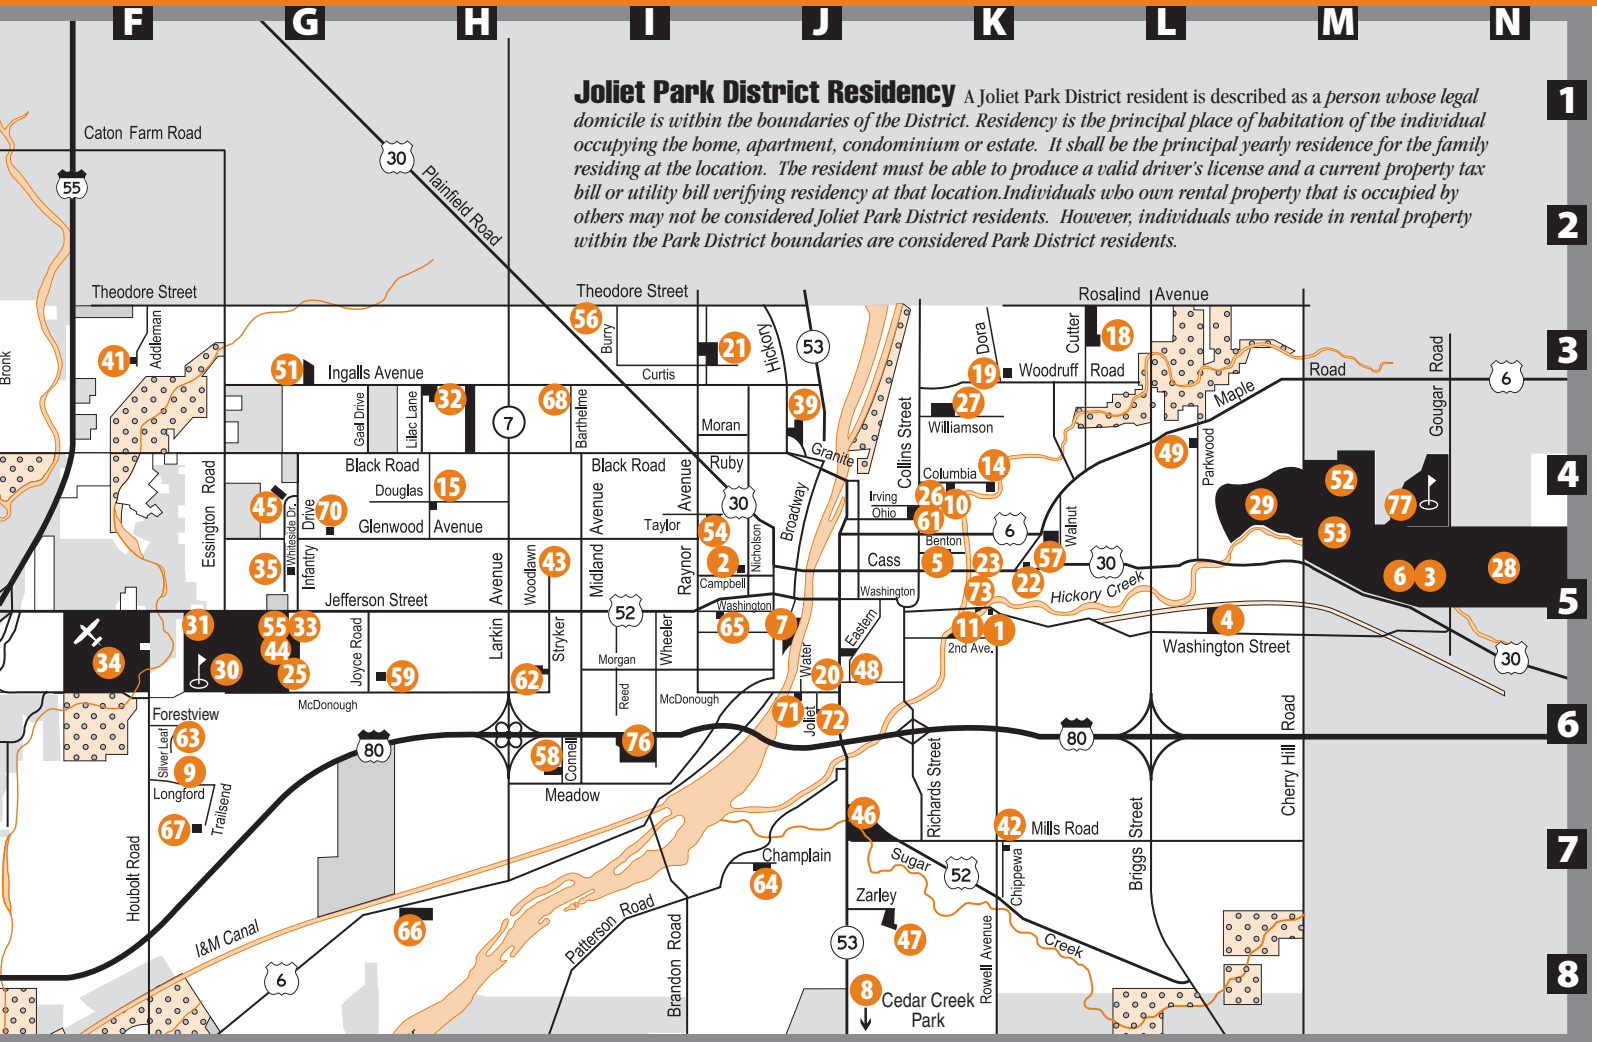

Joliet Park District Residency A Joliet Park District resident is described as a person whose legal domicile is within the boundaries of the District. Residency is the principal place of habitation of the individual occupying the home, apartment, condominium or estate. It shall be the principal yearly residence for the family residing at the location. The resident must be able to produce a valid driver's license and a current property tax bill or utility bill verifying residency at that location. Individuals who own rental property that is occupied by others may not be considered Joliet Park District residents. However, individuals who reside in rental property within the Park District boundaries are considered Park District residents.

- **57. Ridgewood Park** 5-K
  Sterling & Walnut, *Open play area, play equipment, trail shelter, splash grounds* Updated Pavilion
- **58. Rockdale School**..... 6-H
  Bellview & Connell
  Ball fields, open play area, play equipment
- **59. Rotary Playground** 6-H
  McDonough & Joyce
  Open play area, play equipment,
- **60. Sable Ridge**..... 3-A
  Coop Ave. & Sable Ridge Dr.
  Open play area, playground
- **61. Sanchez Memorial Park** 4-K
  Collins & Ohio, *Open play area*
- **62. Shimshok Park**..... 5-H
  Stryker near Allen
  Open play area, play equipment, picnic area
- **63. Silver Leaf Park**..... 6-F
  Silver Leaf Dr.
  Open play area, play equipment
- **64. Singleton Park** 7-J
  McKinley & Champlain
  Basketball, open play area, play equipment, shelter, picnic area
- **65. Spieler Park**..... 5-I
  Seeser & Washington
  Play equipment

- **66. Splash Station Waterpark** 8-H
  2780 U.S. Rte. 6
  Swimming, picnic area, open play area, play equipment, shelter, concessions, comfort station, meeting/banquets, gift shop
- **67. Springwood South Park**..... 7-F
  Trailsend Dr.
  Open play area, play equipment, shelter
- **68. Taft School Playground** 3-H
  Barthelme & Ingalls, *Play equipment*
- **69. Theodore Crossing Park**..... 3-C
  Cambria Dr.
  Open play area, play equipment, shelter, picnic area Updated Pavilion
- **70. Thomas Jefferson School Playground**..... 4-G
  Glenwood Ave. (2600 block)
  Play equipment
- **71. Varnado Park**..... 6-J
  McDonough & Water
  Ball fields, open play area
- **72. Warren-Sharp Playground** 6-J
  Joliet & Jasper, *Play equipment*
- **73. Washington Park** 5-K
  Washington & Henderson
  Open play area

- **74. Waterford Point**..... 3-E
  Country Glen Dr.
  Open play area, play equipment, shelter, picnic area
- **75. Wedgewood Golf Course**..... 1-D
  5001 Caton Farm Road
  Golf, concessions, comfort station, gift shop

- **76. West Park/Ferris/Hudak Grove**..... 6-I
  Bellview & Wheeler
  Tennis, x-country ski, open play area, play equipment, shelter, picnic area, hiking trail, comfort station, disc golf, tennis courts Updated Pavilion
- **77. Woodruff Golf Course** 4-M
  621 N. Gougar Rd.
  Golf, concessions, comfort station, gift shop

Park Pavilion Rentals

The Joliet Park District's park pavilions are available on a "first come, first serve" basis and may be reserved in advance for your special picnic, family reunion or get together! Reservations may be made the first business day after January 1 for rentals taking place in the same calendar year. Reservation fees are $100/$50(RDC). Rental contracts and guidelines for park pavilion use may be secured at the Inwood Athletic Club Front Desk for Inwood Parks (2), West Park, Nowell Parks (3), Pilcher Park/Bird Haven (3), Hartman, College Park, Marquette Gardens, Ridgewood, Theodore Crossings, Heggie and Inwood Gazebo. For more information, call 815-741-7275 ext. 100.